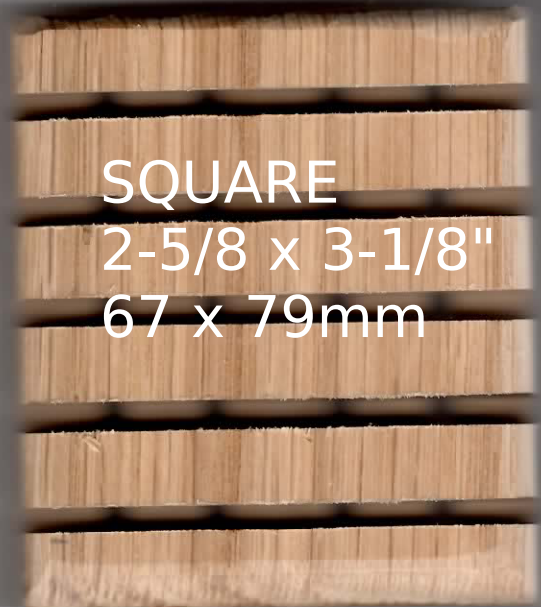

Hoosier Woodworks Soap Rest Sizes

GRANDE
2-5/8 x 4-1/8"
67 x 105mm

UBER
3-1/4 x 4-5/8"
83 x 117mm

Actual size

ORIGINAL
2 x 3-5/8"
51 x 92mm

SQUARE
2-5/8 x 3-1/8"
67 x 79mm

All soap rest are 3/4" (19mm) thick